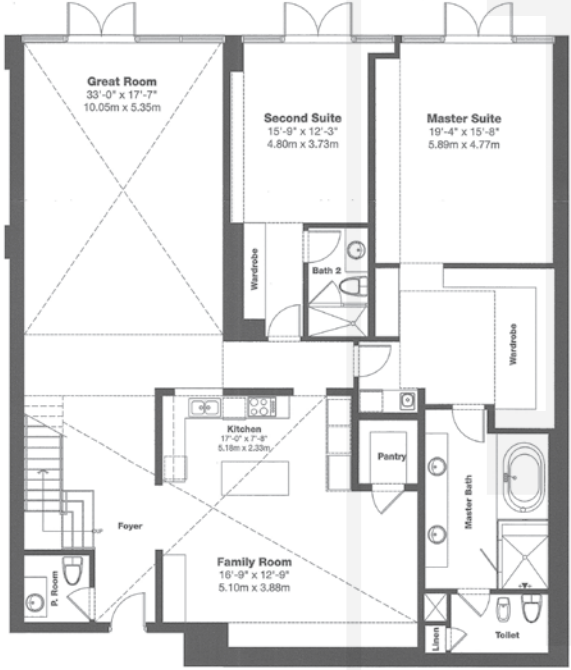

beach club

at Hallandale

Townhome B

4 Bedrooms, 4.5 Baths
 Lower 2,662 sq. ft.
 Upper 1,358 sq. ft.
 4,020 total sq. ft.

Upper Level

Lower Level

Tower 2

www.beachclubstyle.com