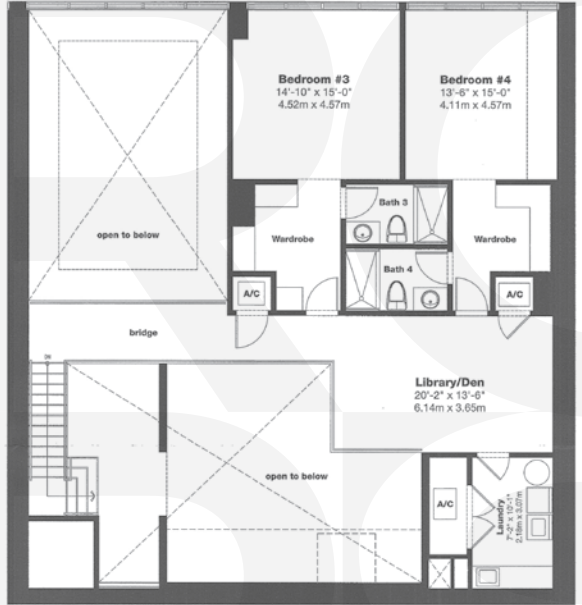

beach club

at Hallandale

Townhome B

4 Bedrooms, 4.5 Baths
 Lower 2,662 sq. ft.
 Upper 1,358 sq. ft.
 4,020 total sq. ft.

Upper Level

Lower Level

Tower 2

www.beachclubstyle.com