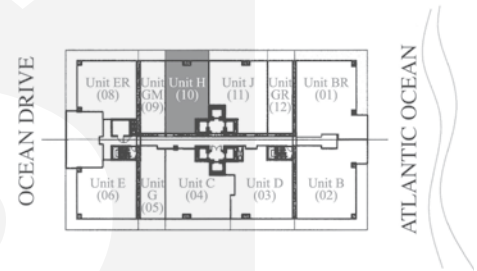

beach club

at Hallandale

Floorplan H (10)

1 Bedroom with Den, 2 Baths
 1337 sq. ft.
 198 sq. ft. Balcony
 1535 total sq. ft.

Tower 2

www.beachclubstyle.com

Information is deemed reliable, but is not warranted.