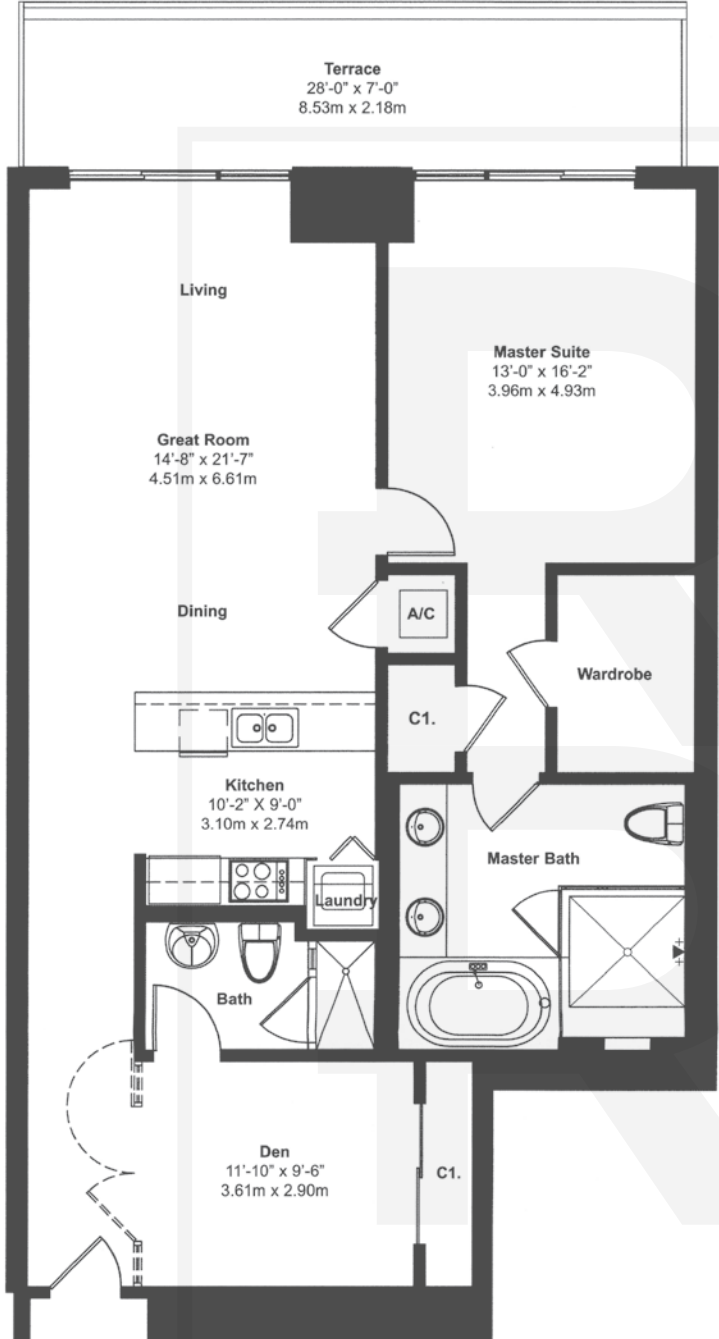

beach club

at Hallandale

Floorplan H (10)

1 Bedroom with Den, 2 Baths
 1337 sq. ft.
 198 sq. ft. Balcony
 1535 total sq. ft.

Tower 2

www.beachclubstyle.com

Information is deemed reliable, but is not warranted.