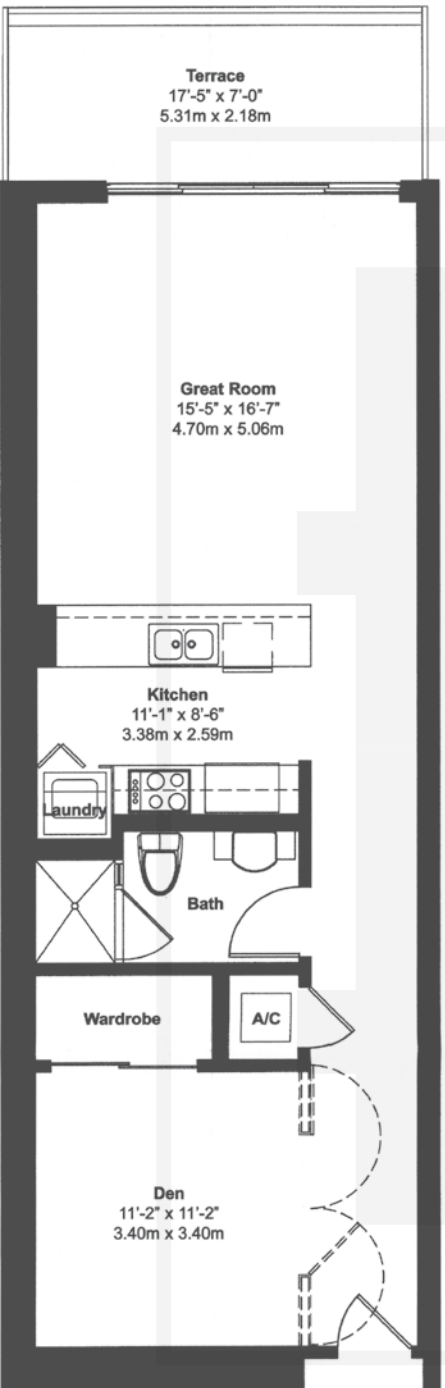

## Floorplan G Mod (09)

Studio with Den, 1 Bath  
844 sq. ft.  
121 sq. ft. Balcony  
965 total sq. ft.

Tower 2

[www.beachclubstyle.com](http://www.beachclubstyle.com)

Information is deemed reliable, but is not warranted.