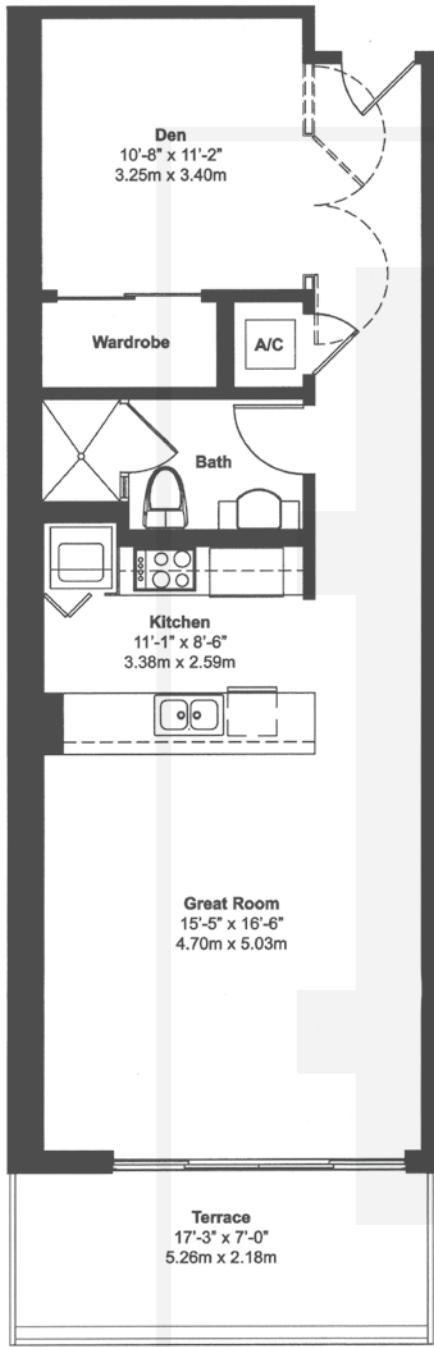

beach club

at Hallandale

Floorplan G (05)

Studio with Den, 1 Bath
811 sq. ft.
121 sq. ft. Balcony
932 total sq. ft.

Tower 2

www.beachclubstyle.com

Information is deemed reliable, but is not warranted.