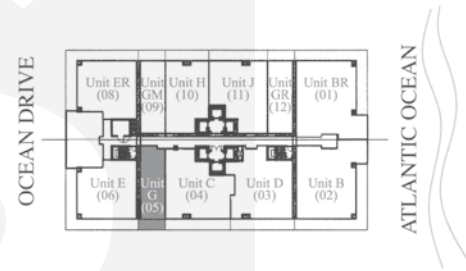

beach club

at Hallandale

Floorplan G (05)

Studio with Den, 1 Bath
811 sq. ft.
121 sq. ft. Balcony
932 total sq. ft.

Tower 2

www.beachclubstyle.com

Information is deemed reliable, but is not warranted.