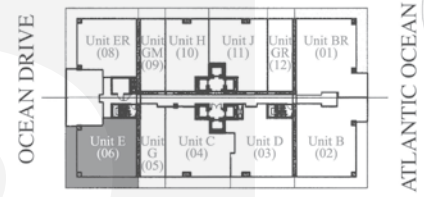

beach club

at Hallandale

Floorplan E (06)

2 Bedrooms, 2 Baths

1458 sq. ft.

566 sq. ft. Balcony

2024 total sq. ft.

Tower 2