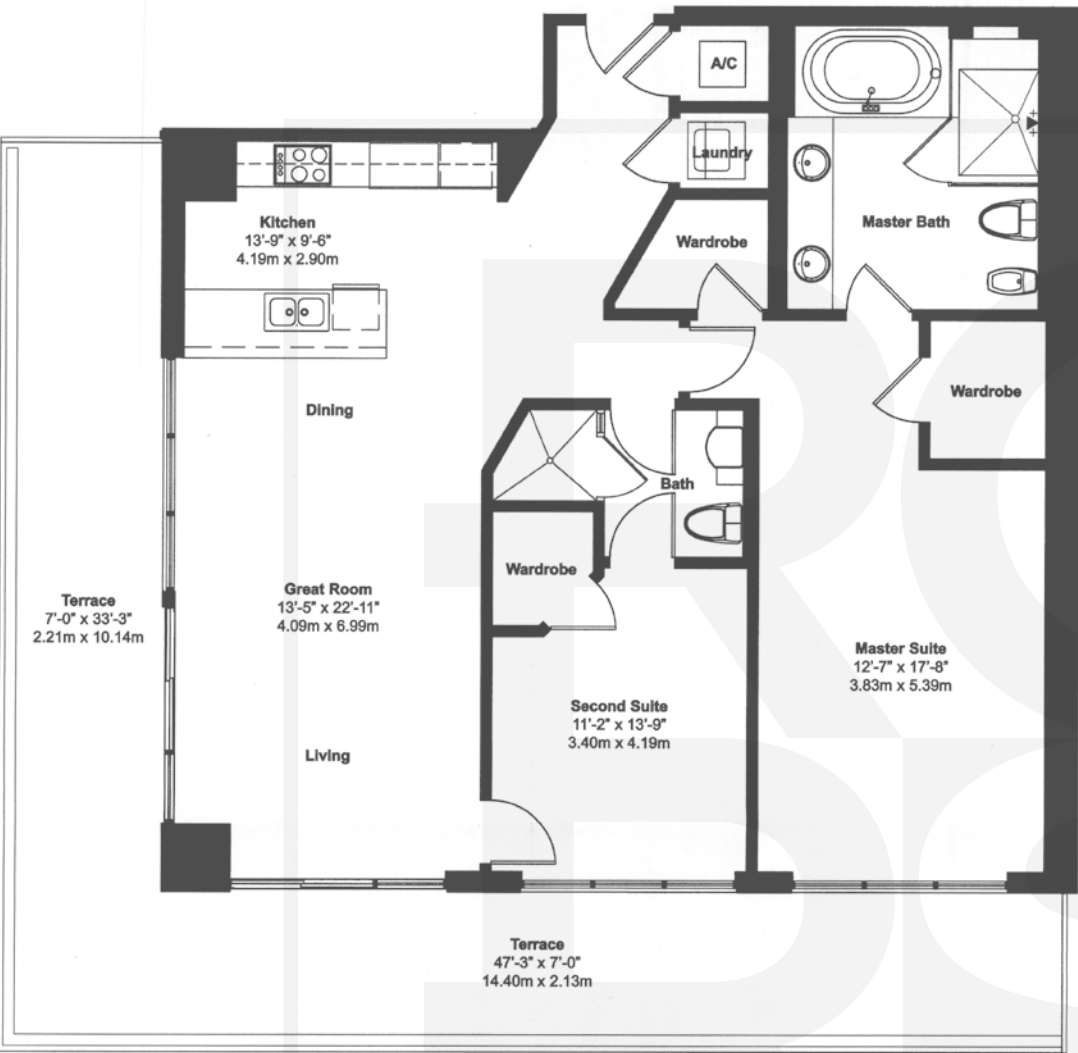

beach club

at Hallandale

Floorplan E (06)

2 Bedrooms, 2 Baths

1458 sq. ft.

566 sq. ft. Balcony

2024 total sq. ft.

Tower 2