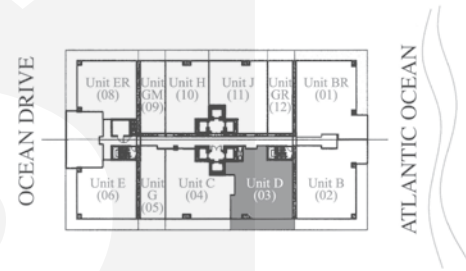

beach club

at Hallandale

Floorplan D (03)

2 Bedrooms with Den, 3 Baths
1733 sq. ft.
289 sq. ft. Balcony
2022 total sq. ft.

Tower 2

www.beachclubstyle.com

Information is deemed reliable, but is not warranted.