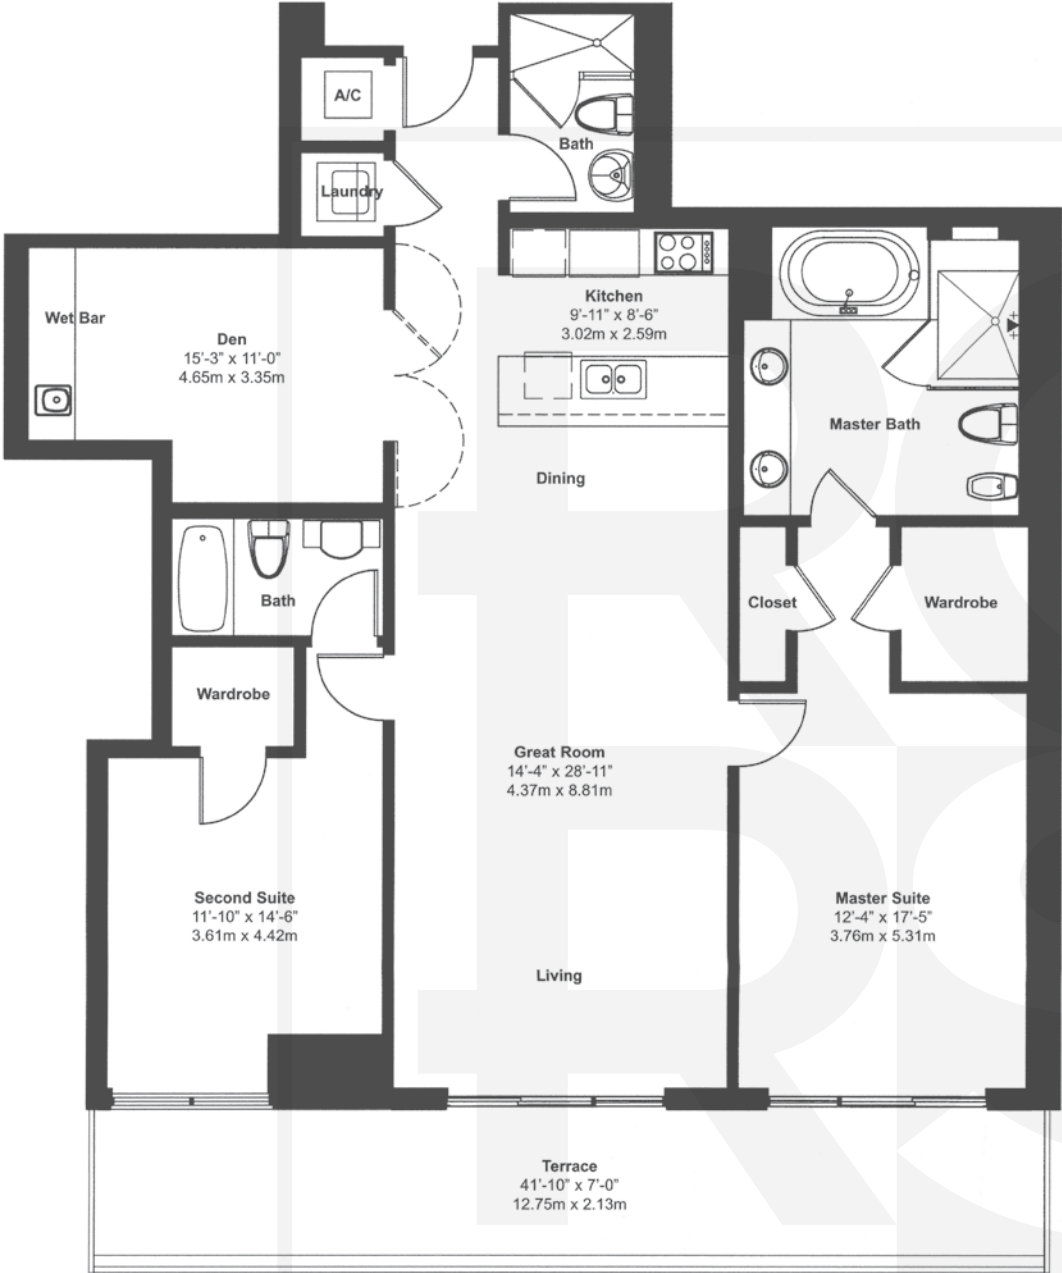

beach club

at Hallandale

Floorplan D (03)

2 Bedrooms with Den, 3 Baths
1733 sq. ft.
289 sq. ft. Balcony
2022 total sq. ft.

Tower 2

www.beachclubstyle.com

Information is deemed reliable, but is not warranted.