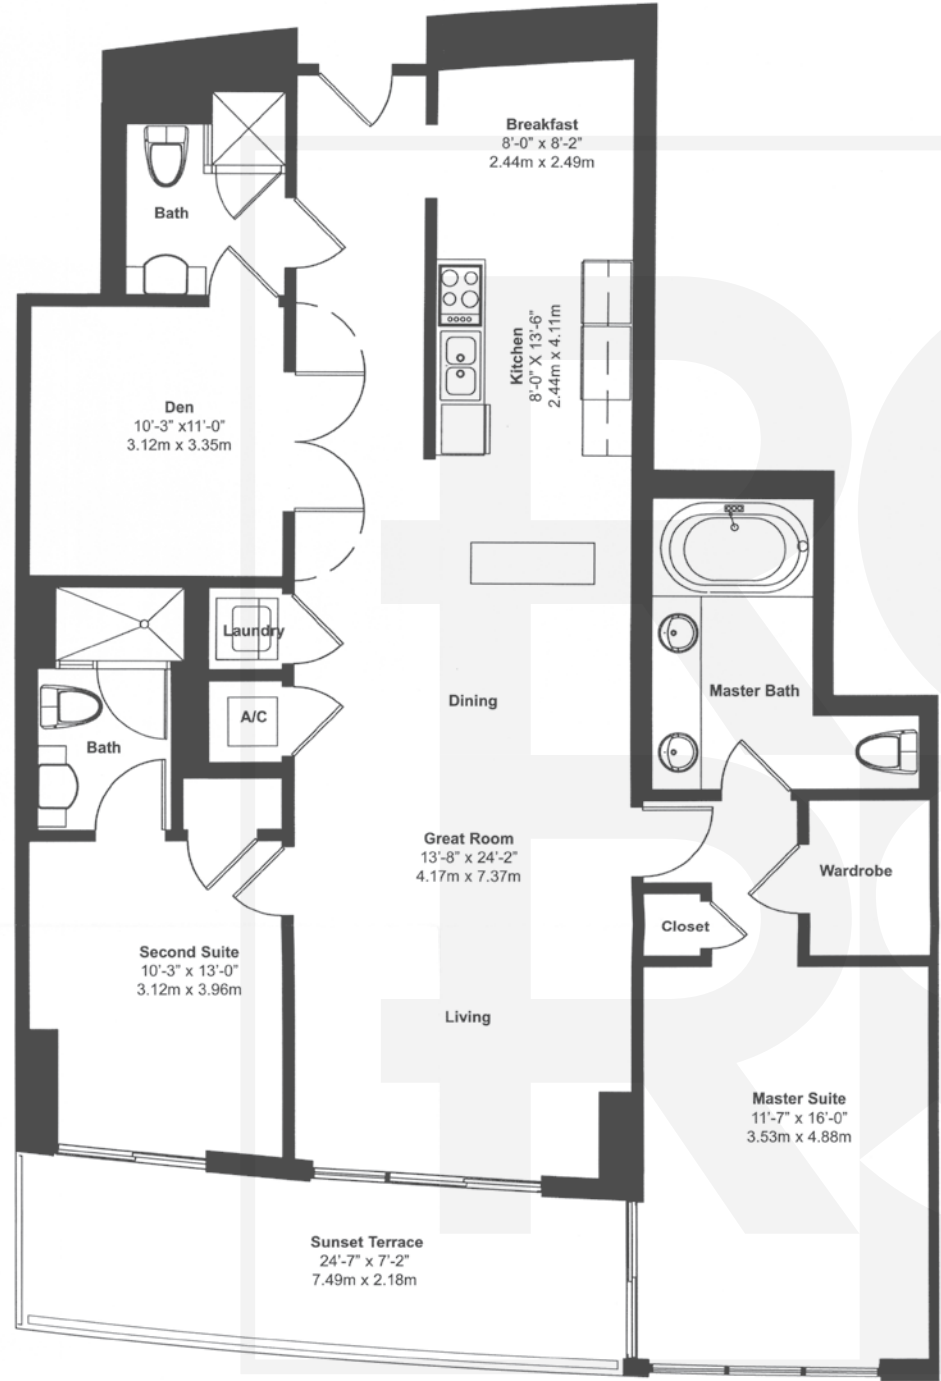

## Floorplan E (08)

2 Bedrooms with Den, 3 Baths  
 1571 sq. ft.  
 177 sq. ft. Balcony  
 1748 total sq. ft.

Tower 1 & 3

Atlantic Ocean

South Ocean Drive  
 (State Road A.I.A.)

[www.beachclubstyle.com](http://www.beachclubstyle.com)