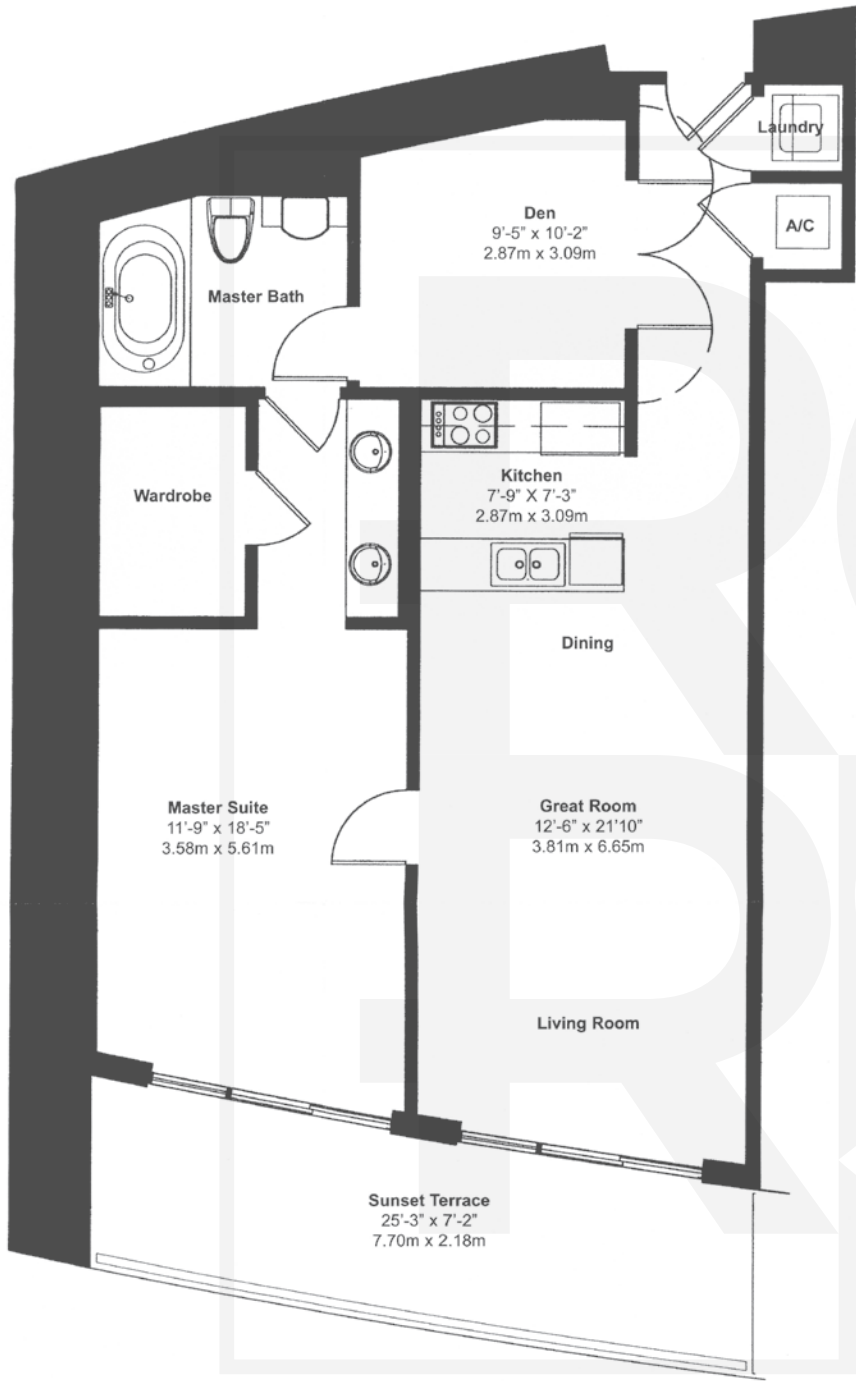

beach club

at Hallandale

Floorplan D (09)

1 Bedroom, 1 Bath
1086 sq. ft.
195 sq. ft. Balcony
1281 total sq. ft.

Tower 1 & 3

Atlantic Ocean

South Ocean Drive
(State Road A.I.A.)

www.beachclubstyle.com