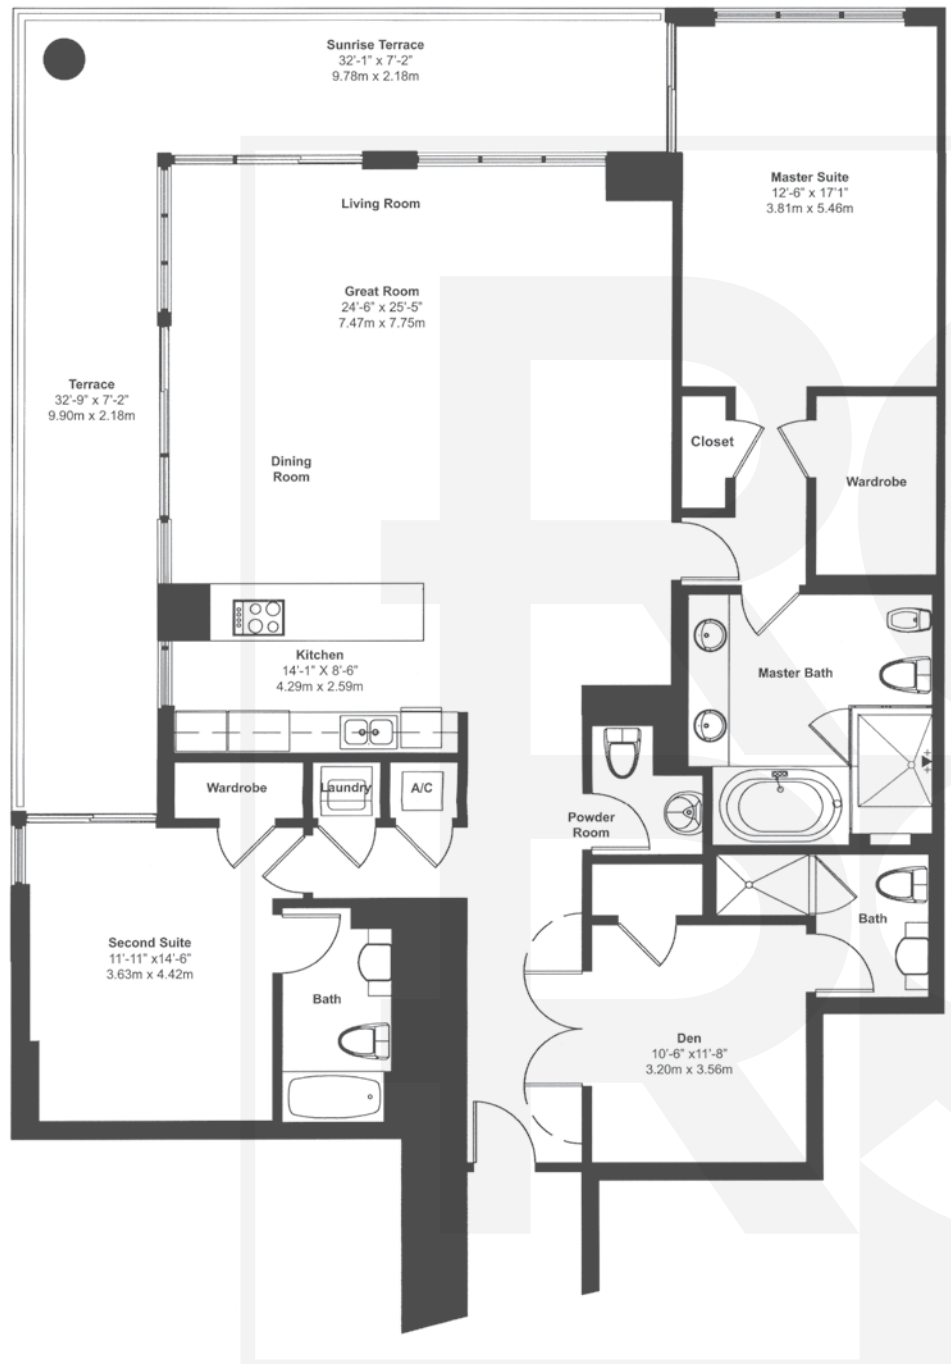

beach club

at Hallandale

Floorplan B (01)

2 Bedrooms with Den, 3.5 Baths
 2078 sq. ft.
 464 sq. ft. Balcony
 2542 total sq. ft.

Tower 1 & 3

Atlantic Ocean

South Ocean Drive
(State Road A.I.A.)

www.beachclubstyle.com